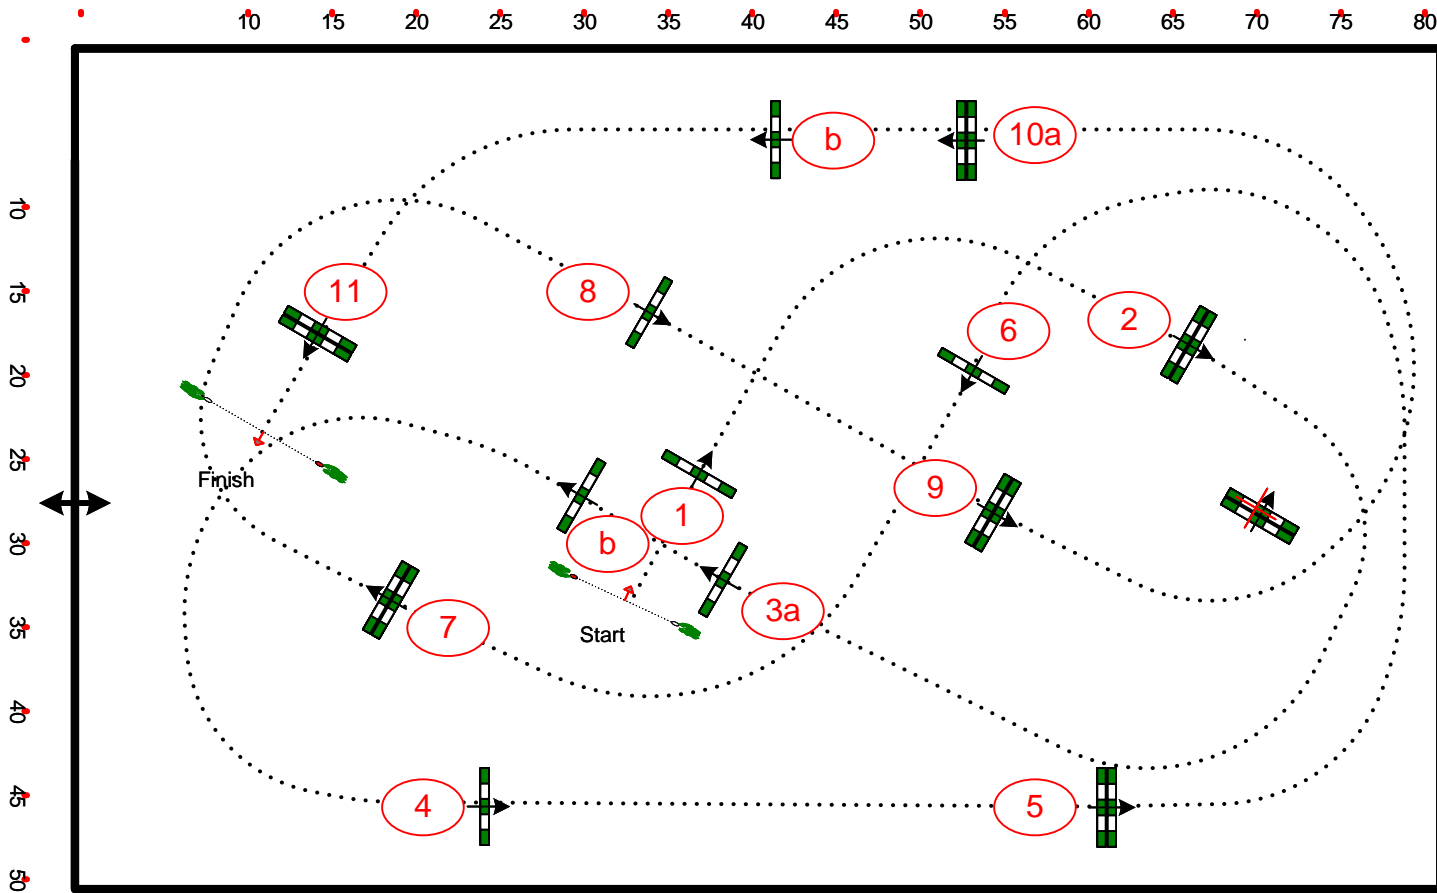

10

CD TEAM:
 Leandro Balen
 Maria Luis

Júri

Banka Creditas CSI 2* Wcup Olomouc

Table: A	Speed: 350 m/min	Obstacles:	1st Jump-off:	2nd Jump-off:
National RG: U25 tour	Length: 510 m	Efforts:	Length: 0 m	Length: 0 m
FEI RG / Art. 238.2.1	Time allowed: 88 sec	Penalty sec:	Time allowed: 0 sec	Time allowed: 0 sec
Height: 1,35 m	Time limit: 176 sec	Closed combination:	Time limit: 0 sec	Time limit: 0 sec

CD TEAM:
 Leandro Balen
 Maria Luis

Júri

Banka Creditas CSI 2* Wcup Olomouc

Table: A	Speed: 350 m/min	Obstacles:	2nd Phase: Do 07 ao 11	2nd Jump-off:
National RG: Bronze Tour	Length: 280 m	Efforts:	Length: 210 m	Length: 0 m
FEI RG / Art. 274.2.5	Time allowed: 48 sec	Penalty sec:	Time allowed: 36 sec	Time allowed: 0 sec
Height: 1,25 m	Time limit: 96 sec	Closed combination:	Time limit: 72 sec	Time limit: 0 sec