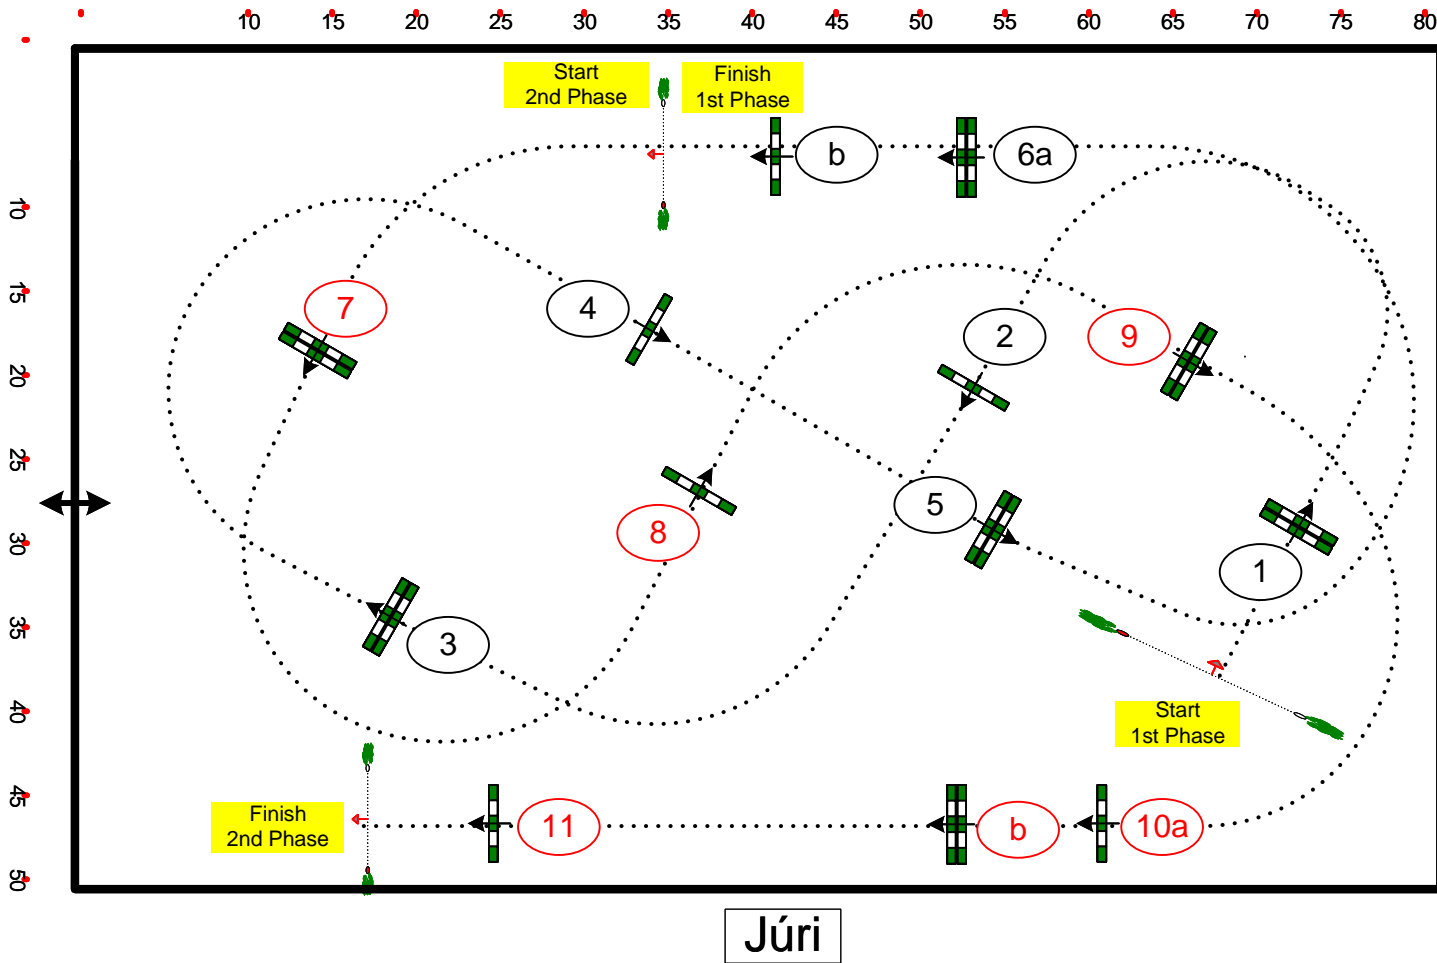

10

CD TEAM:
 Leandro Balen
 Maria Luis

Júri

Banka Creditas CSI 2* Wcup Olomouc

Table: A	Speed: 350 m/min	Obstacles:	1st Jump-off:	2nd Jump-off:
National RG: U25 tour	Length: 510 m	Efforts:	Length: 0 m	Length: 0 m
FEI RG / Art. 238.2.1	Time allowed: 88 sec	Penalty sec:	Time allowed: 0 sec	Time allowed: 0 sec
Height: 1,35 m	Time limit: 176 sec	Closed combination:	Time limit: 0 sec	Time limit: 0 sec

CD TEAM:
 Leandro Balen
 Maria Luis

Júri

Banka Creditas CSI 2* Wcup Olomouc

Table: A	Speed: 350 m/min	Obstacles:	2nd Phase: Do 07 ao 11	2nd Jump-off:
National RG: Bronze Tour	Length: 280 m	Efforts:	Length: 210 m	Length: 0 m
FEI RG / Art. 274.2.5	Time allowed: 48 sec	Penalty sec:	Time allowed: 36 sec	Time allowed: 0 sec
Height: 1,25 m	Time limit: 96 sec	Closed combination:	Time limit: 72 sec	Time limit: 0 sec