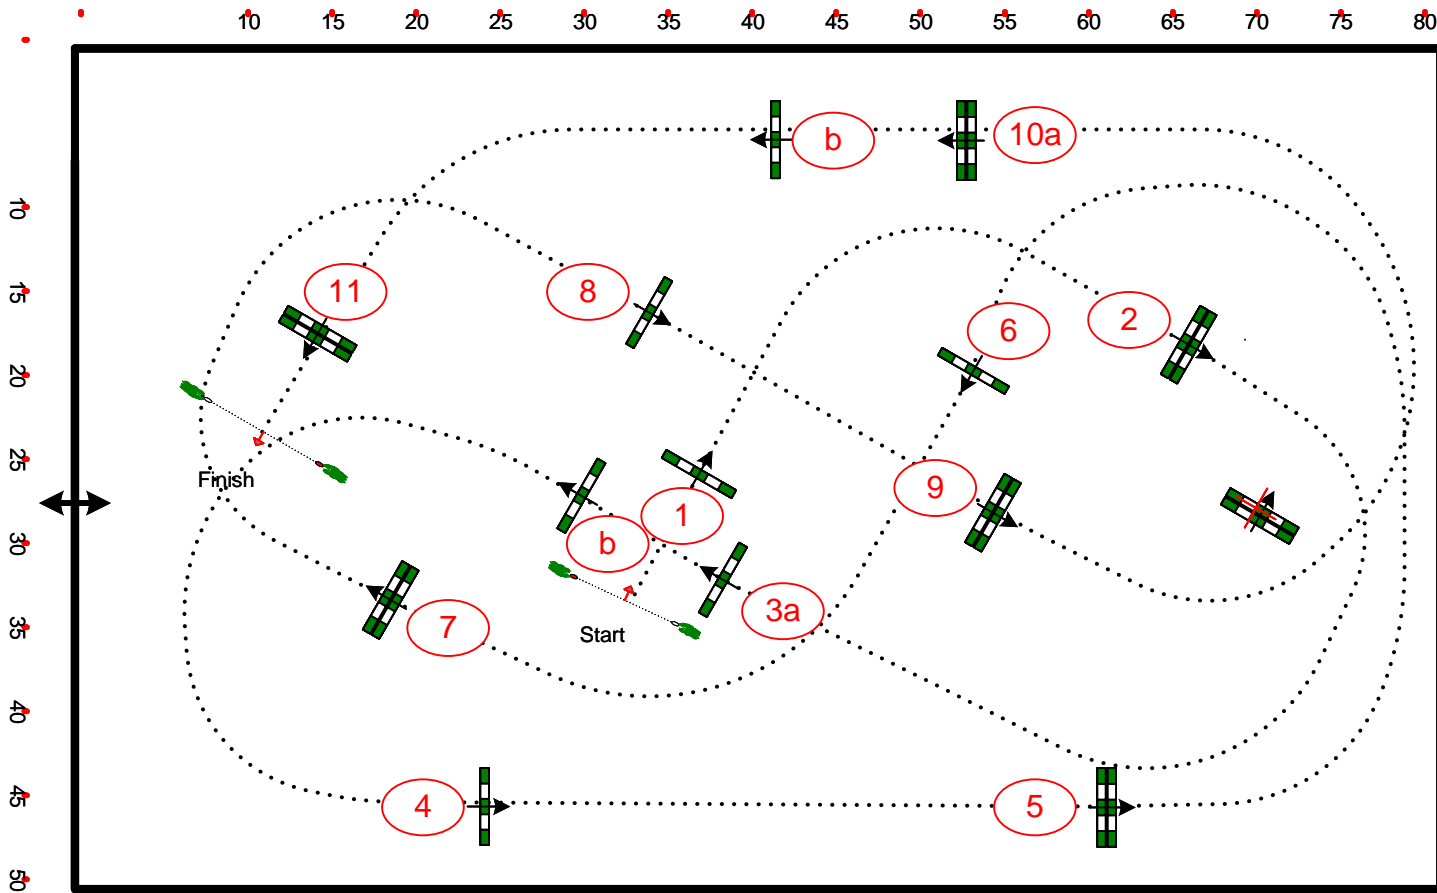

09

“Special two-phases”
All go to second phase

CD TEAM:
Leandro Balen
Maria Luis

Banka Creditas CSI 2* Wcup Olomouc

Table: A	Speed: 350 m/min	Obstacles:	1st Jump-off:	2nd Jump-off:
National RG: Junior tour	Length: 510 m	Efforts:	Length: 0 m	Length: 0 m
FEI RG / Art. 238.2.1	Time allowed: 88 sec	Penalty sec:	Time allowed: 0 sec	Time allowed: 0 sec
Height: 1,35 m	Time limit: 176 sec	Closed combination:	Time limit: 0 sec	Time limit: 0 sec

10

CD TEAM:
 Leandro Balen
 Maria Luis

Júri

Banka Creditas CSI 2* Wcup Olomouc

Table: A	Speed: 350 m/min	Obstacles:	1st Jump-off:	2nd Jump-off:
National RG: U25 tour	Length: 510 m	Efforts:	Length: 0 m	Length: 0 m
FEI RG / Art. 238.2.1	Time allowed: 88 sec	Penalty sec:	Time allowed: 0 sec	Time allowed: 0 sec
Height: 1,35 m	Time limit: 176 sec	Closed combination:	Time limit: 0 sec	Time limit: 0 sec