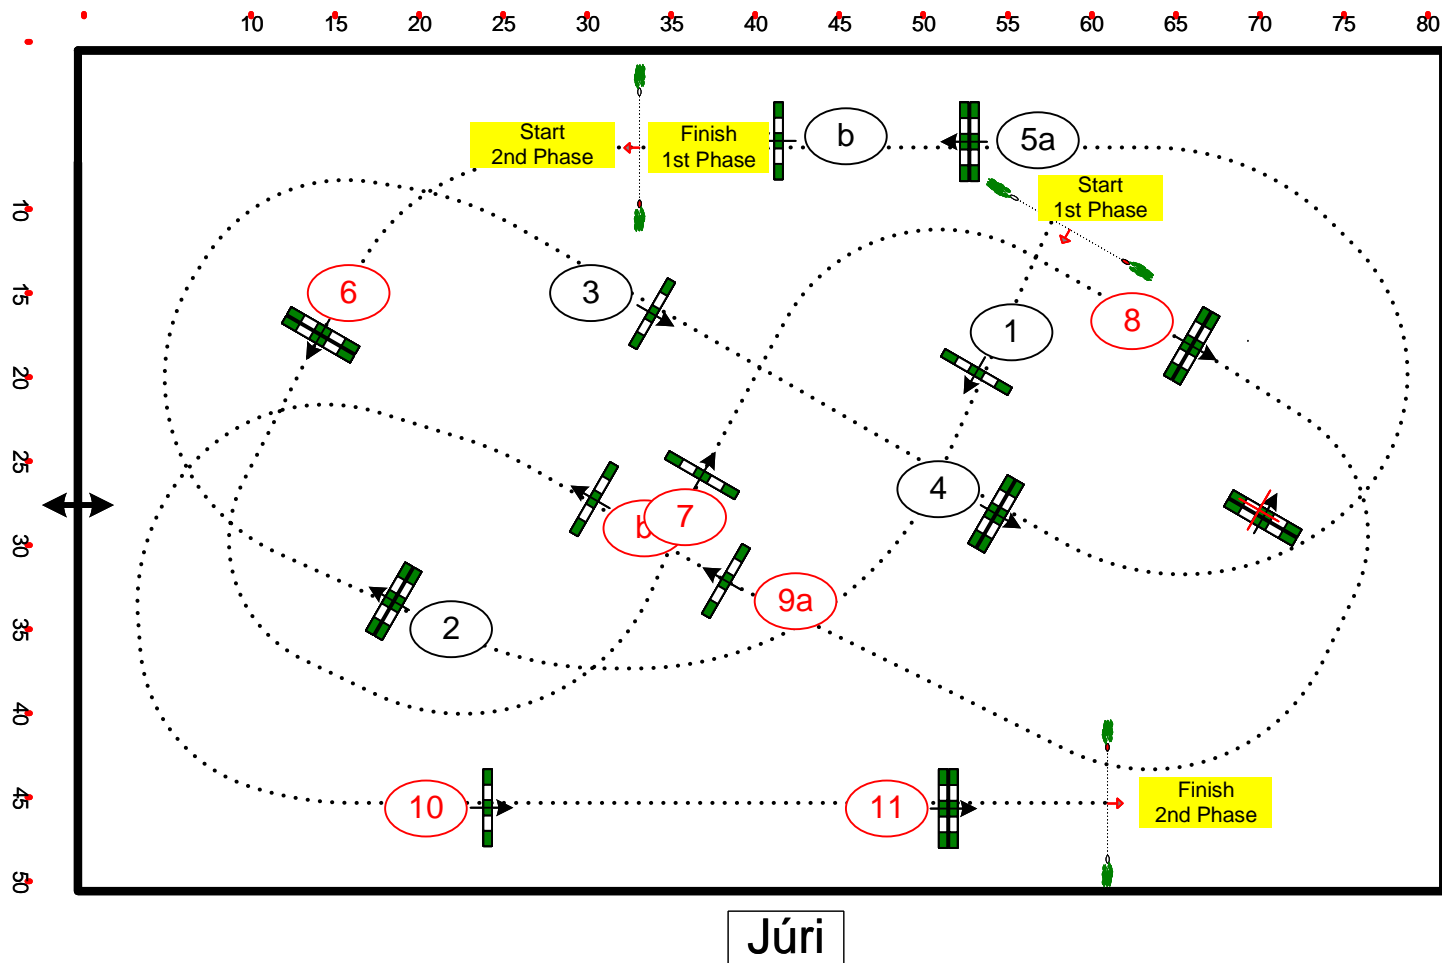

Banka Creditas CSI 2* Wcup Olomouc

Table: A	Speed: 350 m/min	Obstacles:	1st Jump-off:	2nd Jump-off:
National RG: Youngster tour	Length: 480 m	Efforts:	Length: 0 m	Length: 0 m
FEI RG / Art. 238.2.1	Time allowed: 83 sec	Penalty sec:	Time allowed: 0 sec	Time allowed: 0 sec
Height: 1,25m - 1,30 m	Time limit: 166 sec	Closed combination:	Time limit: 0 sec	Time limit: 0 sec

07

CD TEAM:
Leandro Balen
Maria Luis

Júri

Banka Creditas CSI 2* Wcup Olomouc

Table: A	Speed: 350 m/min	Obstacles: 6, 7, 8, 9a, 9b, 10, 11	2nd Phase: 6, 7, 8, 9a, 9b, 10, 11	2nd Jump-off: Length: 0 m
National RG: Elite tour	Length: 270 m	Efforts:	Length: 270 m	Time allowed: 0 sec
FEI RG / Art. 274.2.5	Time allowed: 47 sec	Penalty sec:	Time allowed: 47 sec	Time limit: 0 sec
Height: 1,10 m	Time limit: 94 sec	Closed combination:	Time limit: 94 sec	Time limit: 0 sec

08

“Special two-phases”
All go to second phase

CD TEAM:
Leandro Balen
Maria Luis

Banka Creditas CSI 2* Wcup Olomouc

Table: A	Speed: 350 m/min	Obstacles:	2nd Phase: Do 07 ao 11	2nd Jump-off:
National RG: Silver Tour	Length: 280 m	Efforts:	Length: 260 m	Length: 0 m
FEI RG / Art. 274.2.5	Time allowed: 48 sec	Penalty sec:	Time allowed: 45 sec	Time allowed: 0 sec
Height: 1,35 m	Time limit: 96 sec	Closed combination:	Time limit: 90 sec	Time limit: 0 sec

09

“Special two-phases”
All go to second phase

CD TEAM:
Leandro Balen
Maria Luis

Banka Creditas CSI 2* Wcup Olomouc

Table: A	Speed: 350 m/min	Obstacles:	1st Jump-off:	2nd Jump-off:
National RG: Junior tour	Length: 510 m	Efforts:	Length: 0 m	Length: 0 m
FEI RG / Art. 238.2.1	Time allowed: 88 sec	Penalty sec:	Time allowed: 0 sec	Time allowed: 0 sec
Height: 1,35 m	Time limit: 176 sec	Closed combination:	Time limit: 0 sec	Time limit: 0 sec