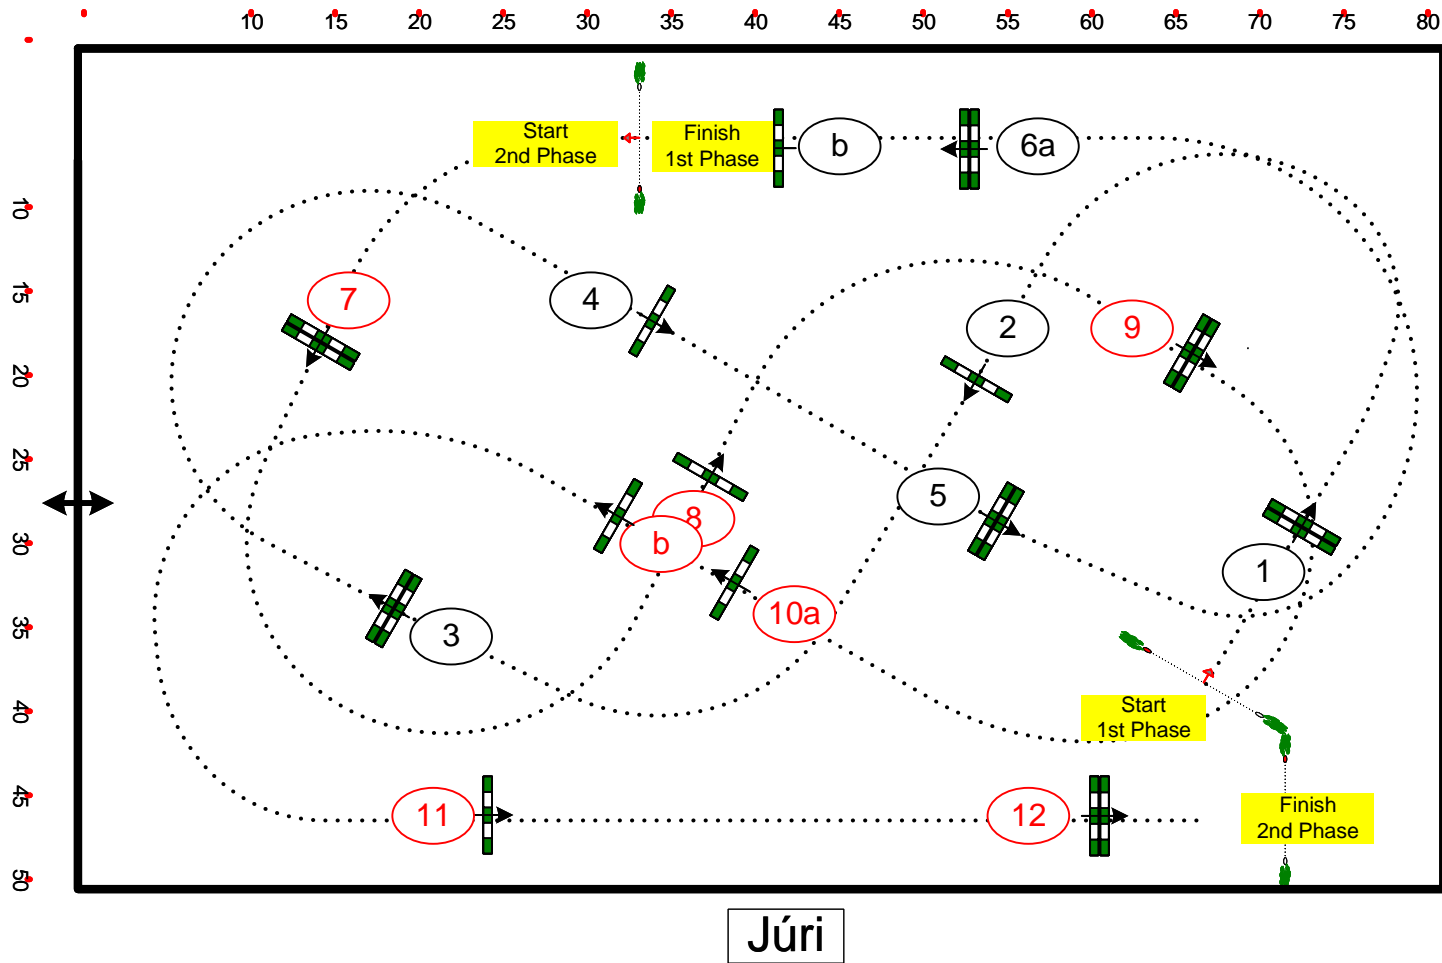

07

CD TEAM:
Leandro Balen
Maria Luis

Júri

Banka Creditas CSI 2* Wcup Olomouc

Table: A	Speed: 350 m/min	Obstacles: 6, 7, 8, 9a, 9b, 10, 11	2nd Phase: 6, 7, 8, 9a, 9b, 10, 11	2nd Jump-off: Length: 0 m
National RG: Elite tour	Length: 270 m	Efforts:	Length: 270 m	Time allowed: 0 sec
FEI RG / Art. 274.2.5	Time allowed: 47 sec	Penalty sec:	Time allowed: 47 sec	Time limit: 0 sec
Height: 1,10 m	Time limit: 94 sec	Closed combination:	Time limit: 94 sec	Time limit: 0 sec

08

“Special two-phases”
All go to second phase

CD TEAM:
Leandro Balen
Maria Luis

Banka Creditas CSI 2* Wcup Olomouc

Table: A	Speed: 350 m/min	Obstacles:	2nd Phase: Do 07 ao 11	2nd Jump-off:
National RG: Silver Tour	Length: 280 m	Efforts:	Length: 260 m	Length: 0 m
FEI RG / Art. 274.2.5	Time allowed: 48 sec	Penalty sec:	Time allowed: 45 sec	Time allowed: 0 sec
Height: 1,35 m	Time limit: 96 sec	Closed combination:	Time limit: 90 sec	Time limit: 0 sec

09

“Special two-phases”
All go to second phase

CD TEAM:
Leandro Balen
Maria Luis

Banka Creditas CSI 2* Wcup Olomouc

Table: A	Speed: 350 m/min	Obstacles:	1st Jump-off:	2nd Jump-off:
National RG: Junior tour	Length: 510 m	Efforts:	Length: 0 m	Length: 0 m
FEI RG / Art. 238.2.1	Time allowed: 88 sec	Penalty sec:	Time allowed: 0 sec	Time allowed: 0 sec
Height: 1,35 m	Time limit: 176 sec	Closed combination:	Time limit: 0 sec	Time limit: 0 sec

10

CD TEAM:
 Leandro Balen
 Maria Luis

Júri

Banka Creditas CSI 2* Wcup Olomouc

Table: A	Speed: 350 m/min	Obstacles:	1st Jump-off:	2nd Jump-off:
National RG: U25 tour	Length: 510 m	Efforts:	Length: 0 m	Length: 0 m
FEI RG / Art. 238.2.1	Time allowed: 88 sec	Penalty sec:	Time allowed: 0 sec	Time allowed: 0 sec
Height: 1,35 m	Time limit: 176 sec	Closed combination:	Time limit: 0 sec	Time limit: 0 sec