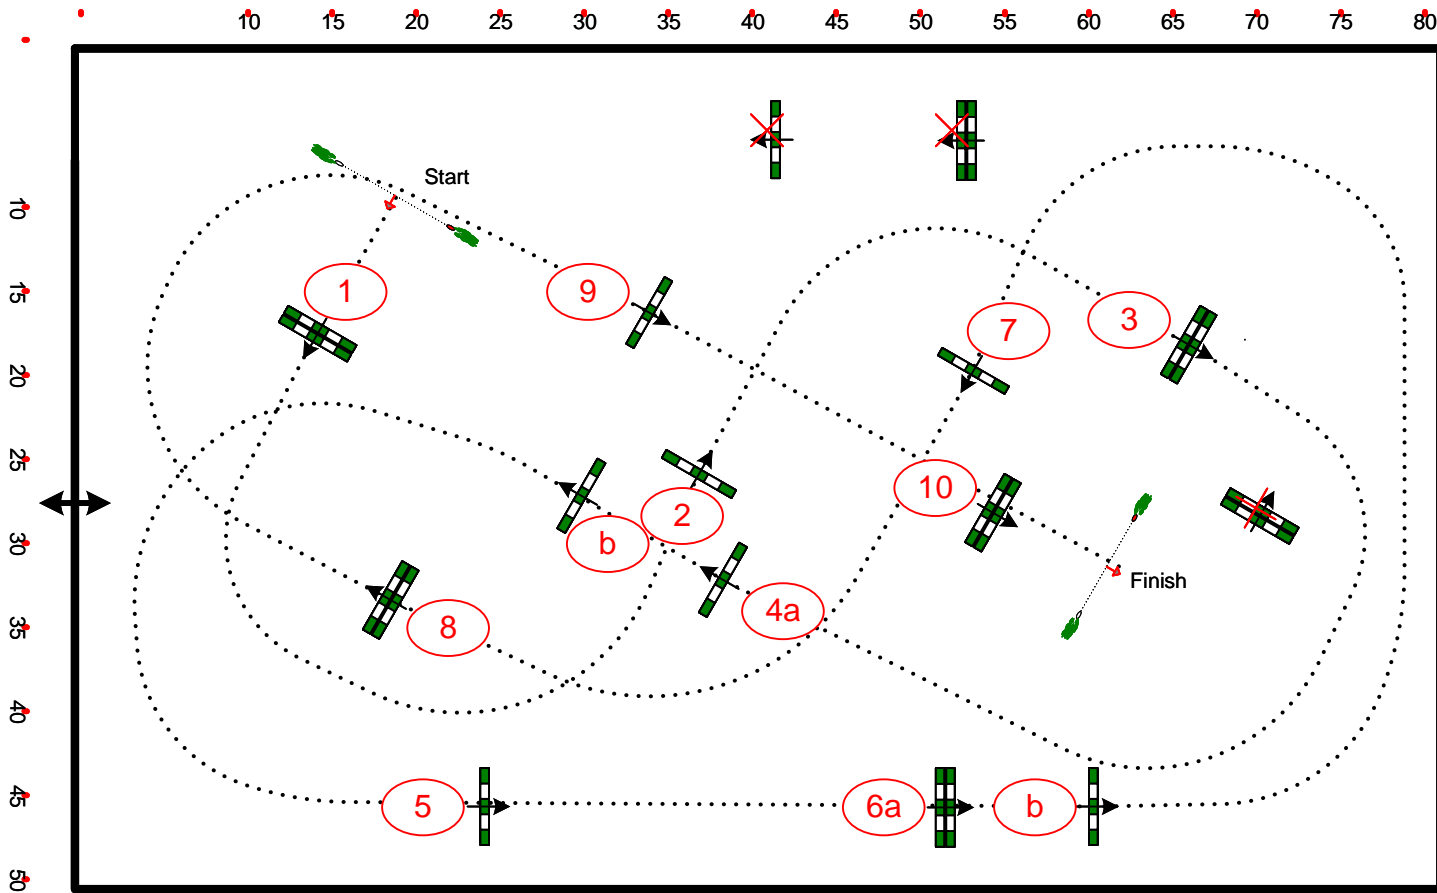

Banka Creditas CSI 2* Wcup Olomouc

Table: A	Speed: 350 m/min	Obstacles:	1st Jump-off:	2nd Jump-off:
National RG: Youngster tour	Length: 480 m	Efforts:	Length: 0 m	Length: 0 m
FEI RG / Art. 238.2.1	Time allowed: 83 sec	Penalty sec:	Time allowed: 0 sec	Time allowed: 0 sec
Height: 1,25m - 1,30 m	Time limit: 166 sec	Closed combination:	Time limit: 0 sec	Time limit: 0 sec

07

CD TEAM:
Leandro Balen
Maria Luis

Júri

Banka Creditas CSI 2* Wcup Olomouc

Table: A	Speed: 350 m/min	Obstacles: 6, 7, 8, 9a, 9b, 10, 11	2nd Phase: 6, 7, 8, 9a, 9b, 10, 11	2nd Jump-off: Length: 0 m
National RG: Elite tour	Length: 270 m	Efforts:	Length: 270 m	Time allowed: 0 sec
FEI RG / Art. 274.2.5	Time allowed: 47 sec	Penalty sec:	Time allowed: 47 sec	Time limit: 0 sec
Height: 1,10 m	Time limit: 94 sec	Closed combination:	Time limit: 94 sec	Time limit: 0 sec

08

“Special two-phases”
All go to second phase

CD TEAM:
Leandro Balen
Maria Luis

Banka Creditas CSI 2* Wcup Olomouc

Table: A	Speed: 350 m/min	Obstacles:	2nd Phase: Do 07 ao 11	2nd Jump-off:
National RG: Silver Tour	Length: 280 m	Efforts:	Length: 260 m	Length: 0 m
FEI RG / Art. 274.2.5	Time allowed: 48 sec	Penalty sec:	Time allowed: 45 sec	Time allowed: 0 sec
Height: 1,35 m	Time limit: 96 sec	Closed combination:	Time limit: 90 sec	Time limit: 0 sec

12

“Special two-phases”
All go to second phase

CD TEAM:
Leandro Balen
Maria Luis